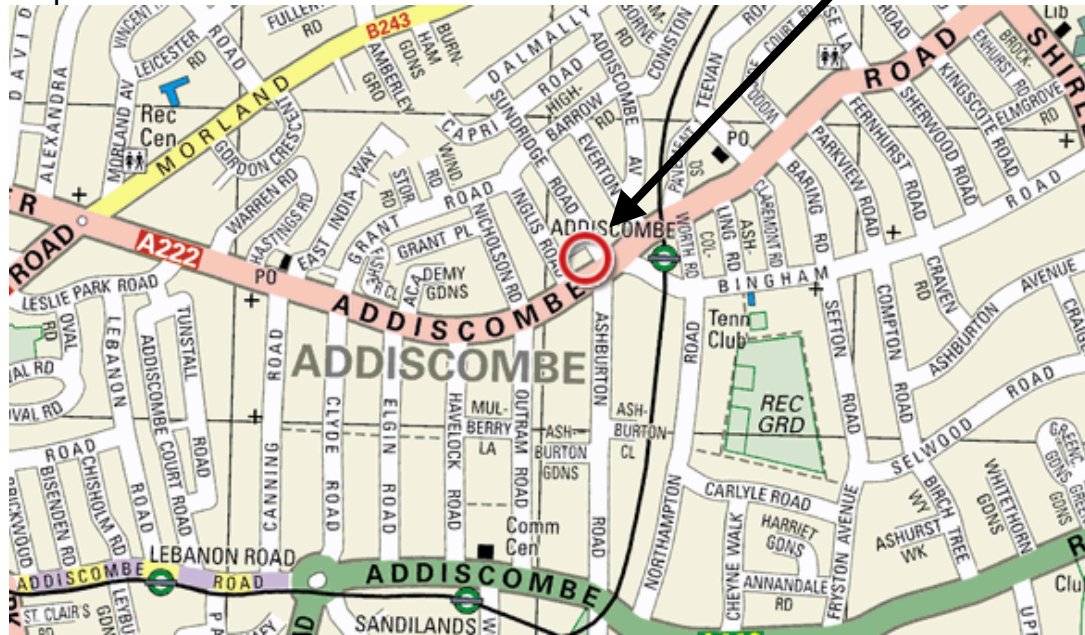

AECL  
Office

Map:

## Directions:

### By Car

We are located on the north side of Lower Addiscombe Road (A222) approximately 1 mile east of Central Croydon. The office entrance is located in Sundridge Road.

### By Public Transport

Take the train to East Croydon Station, and exit through the front of the station. Then take either a Line 1 tram towards Elmers End or a Line 2 tram towards Beckenham Junction.